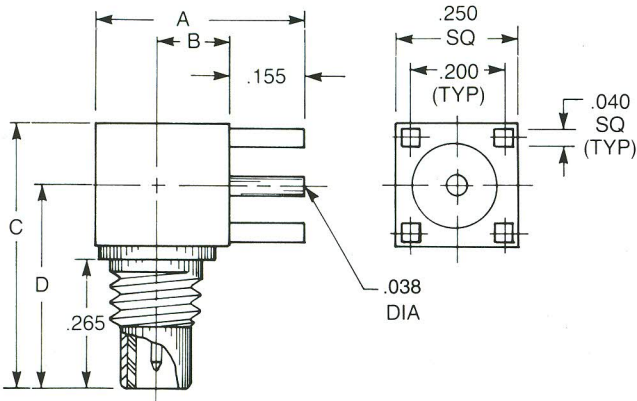

Straight Male Jack Receptacle

1009-1511-000 (Gold plated)
1009-7511-000 (Nickel plated)

Right Angle Male Jack Receptacle

A	B	C	D
.43	.15	.55	.42
1010-1511-000 (Gold plated)			
1010-7511-000 (Nickel plated)			
A	B	C	D
.50	.215	.55	.42
1010-1511-001 (Gold plated)			
1010-7511-001 (Nickel plated)			

Straight Female Plug Receptacle

1025-1511-000 (Gold plated)
1025-7511-000 (Nickel plated)

Right Angle Female Plug Receptacle

1042-1511-000 (Gold plated)
1042-7511-000 (Nickel plated)