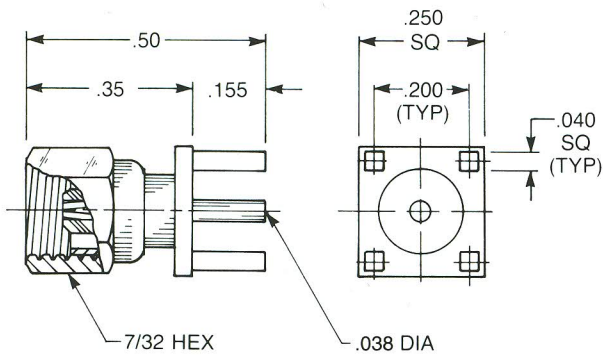

Straight Male Jack Receptacle

1009-1511-000 (Gold plated)
1009-7511-000 (Nickel plated)

Right Angle Male Jack Receptacle

A	B	C	D
.43	.15	.55	.42
1010-1511-000 (Gold plated)			
1010-7511-000 (Nickel plated)			
A	B	C	D
.50	.215	.55	.42
1010-1511-001 (Gold plated)			
1010-7511-001 (Nickel plated)			

Straight Female Plug Receptacle

1025-1511-000 (Gold plated)
1025-7511-000 (Nickel plated)

Right Angle Female Plug Receptacle

1042-1511-000 (Gold plated)
1042-7511-000 (Nickel plated)