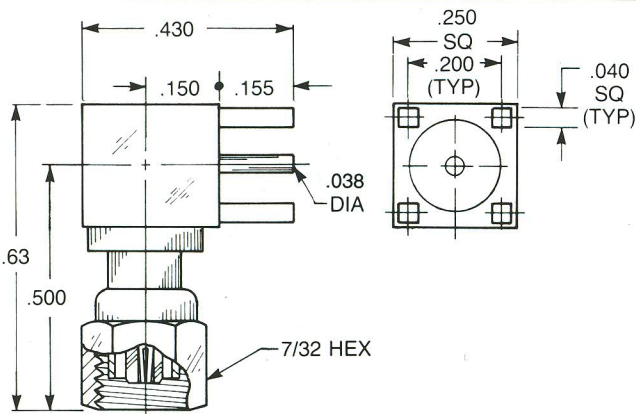

Straight Male Jack Receptacle

1009-1511-000 (Gold plated)
1009-7511-000 (Nickel plated)

Right Angle Male Jack Receptacle

A	B	C	D
.43	.15	.55	.42
1010-1511-000 (Gold plated)			
1010-7511-000 (Nickel plated)			
A	B	C	D
.50	.215	.55	.42
1010-1511-001 (Gold plated)			
1010-7511-001 (Nickel plated)			

Straight Female Plug Receptacle

1025-1511-000 (Gold plated)
1025-7511-000 (Nickel plated)

Right Angle Female Plug Receptacle

1042-1511-000 (Gold plated)
1042-7511-000 (Nickel plated)