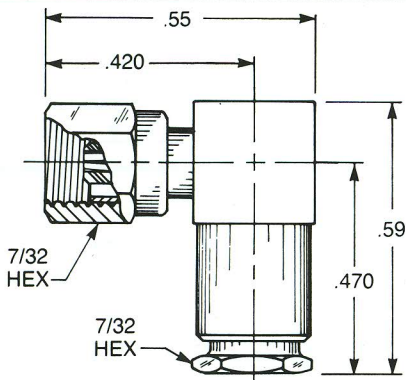

### Straight Female Cable Plug

Clamp type for flexible cable:  
**1002-1551-0XX** (Gold plated)  
**1002-7551-0XX** (Nickel plated)

Solder-clamp for semi-rigid cable:  
**1002-1541-0XX** (Gold plated)  
**1002-7541-0XX** (Nickel plated)

### Straight Female Cable Plug

Crimp type for flexible cable:  
**1002-1571-0XX** (Gold plated)  
**1002-7571-0XX** (Nickel plated)

QPL version available (M39012/73)