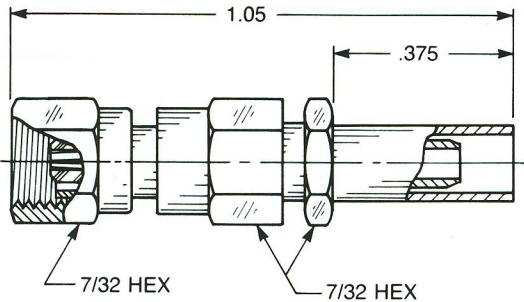

## STRAIGHT AND RIGHT ANGLE

### Straight Female Cable Plug

Clamp type for flexible cable:  
**1002-1551-0XX** (Gold plated)  
**1002-7551-0XX** (Nickel plated)

Solder-clamp for semi-rigid cable:  
**1002-1541-0XX** (Gold plated)  
**1002-7541-0XX** (Nickel plated)

### Straight Female Cable Plug

Crimp type for flexible cable:  
**1002-1571-0XX** (Gold plated)  
**1002-7571-0XX** (Nickel plated)

QPL version available (M39012/73)

### Right Angle Female Cable Plug

Clamp type for flexible cable:  
**1005-1551-0XX** (Gold plated)  
**1005-7551-0XX** (Nickel plated)

Solder-clamp for semi-rigid cable:  
**1005-1541-0XX** (Gold plated)  
**1005-7541-0XX** (Nickel plated)