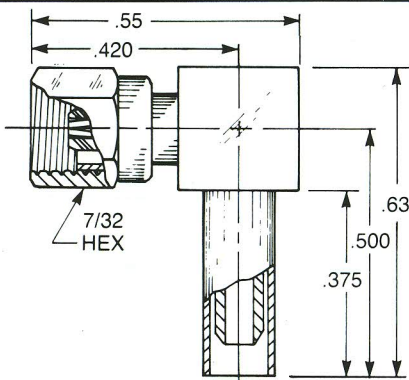

Right Angle Female Cable Plug

Clamp type for flexible cable:
1005-1551-0XX (Gold plated)
1005-7551-0XX (Nickel plated)

Solder-clamp for semi-rigid cable:
1005-1541-0XX (Gold plated)
1005-7541-0XX (Nickel plated)

QPL version available (M39012/75)