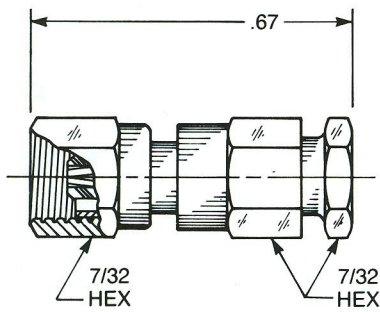

## STRAIGHT AND RIGHT ANGLE

### Straight Female Cable Plug

Clamp type for flexible cable:  
**1002-1551-0XX** (Gold plated)  
**1002-7551-0XX** (Nickel plated)

Solder-clamp for semi-rigid cable:  
**1002-1541-0XX** (Gold plated)  
**1002-7541-0XX** (Nickel plated)

### Straight Female Cable Plug

Crimp type for flexible cable:  
**1002-1571-0XX** (Gold plated)  
**1002-7571-0XX** (Nickel plated)

QPL version available (M39012/73)

### Right Angle Female Cable Plug

Clamp type for flexible cable:  
**1005-1551-0XX** (Gold plated)  
**1005-7551-0XX** (Nickel plated)

Solder-clamp for semi-rigid cable:  
**1005-1541-0XX** (Gold plated)  
**1005-7541-0XX** (Nickel plated)