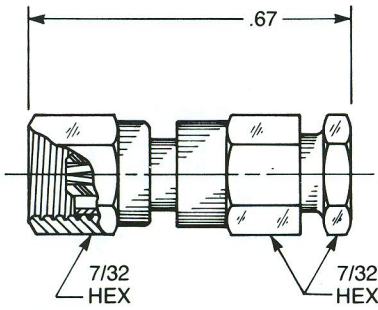

STRAIGHT AND RIGHT ANGLE

Straight Female Cable Plug

Clamp type for flexible cable:
1002-1551-0XX (Gold plated)
1002-7551-0XX (Nickel plated)

Solder-clamp for semi-rigid cable:
1002-1541-0XX (Gold plated)
1002-7541-0XX (Nickel plated)

QPL version available (M39012/73)

Straight Female Cable Plug

Crimp type for flexible cable:
1002-1571-0XX (Gold plated)
1002-7571-0XX (Nickel plated)

QPL version available (M39012/73)

Right Angle Female Cable Plug

Clamp type for flexible cable:
1005-1551-0XX (Gold plated)
1005-7551-0XX (Nickel plated)

Solder-clamp for sem-rigid cable:
1005-1541-0XX (Gold plated)
1005-7541-0XX (Nickel plated)

QPL version available (M39012/75)

Right Angle Female Cable Plug

Crimp type for flexible cable:
1105-1521-0XX (Gold plated)
1105-7521-0XX (Nickel plated)

QPL version available (M39012/75)

Substitute the appropriate cable group for 'XX':			
02	RG178, RG196, M17/93, M17/169	09	.141" semi-rigid, RG402, M17/130
03	RG174, RG179, RG316, M17/113, M17/119, M17/172, M17/173	10	.085" semi-rigid, RG405, M17/133
05	RG178DS, RG196DS	19	RG174DS, RG316DS, M17/152, Times RD316