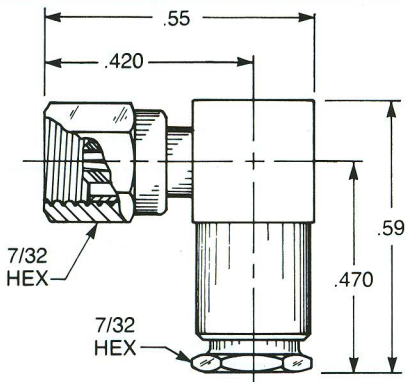

STRAIGHT AND RIGHT ANGLE

Straight Female Cable Plug

Clamp type for flexible cable:
1002-1551-0XX (Gold plated)
1002-7551-0XX (Nickel plated)

Solder-clamp for semi-rigid cable:
1002-1541-0XX (Gold plated)
1002-7541-0XX (Nickel plated)

QPL version available (M39012/73)

Straight Female Cable Plug

Crimp type for flexible cable:
1002-1571-0XX (Gold plated)
1002-7571-0XX (Nickel plated)

QPL version available (M39012/73)

Right Angle Female Cable Plug

Clamp type for flexible cable:
1005-1551-0XX (Gold plated)
1005-7551-0XX (Nickel plated)

Solder-clamp for sem-rigid cable:
1005-1541-0XX (Gold plated)
1005-7541-0XX (Nickel plated)

QPL version available (M39012/75)

Right Angle Female Cable Plug

Crimp type for flexible cable:
1105-1521-0XX (Gold plated)
1105-7521-0XX (Nickel plated)

QPL version available (M39012/75)

Substitute the appropriate cable group for 'XX':			
02	RG178, RG196, M17/93, M17/169	09	.141" semi-rigid, RG402, M17/130
03	RG174, RG179, RG316, M17/113, M17/119, M17/172, M17/173	10	.085" semi-rigid, RG405, M17/133
05	RG178DS, RG196DS	19	RG174DS, RG316DS, M17/152, Times RD316