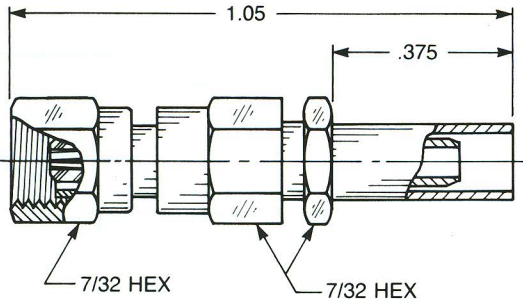

STRAIGHT AND RIGHT ANGLE

Straight Female Cable Plug

Clamp type for flexible cable:
1002-1551-0XX (Gold plated)
1002-7551-0XX (Nickel plated)

Solder-clamp for semi-rigid cable:
1002-1541-0XX (Gold plated)
1002-7541-0XX (Nickel plated)

QPL version available (M39012/73)

Straight Female Cable Plug

Crimp type for flexible cable:
1002-1571-0XX (Gold plated)
1002-7571-0XX (Nickel plated)

QPL version available (M39012/73)

Right Angle Female Cable Plug

Clamp type for flexible cable:
1005-1551-0XX (Gold plated)
1005-7551-0XX (Nickel plated)

Solder-clamp for sem-rigid cable:
1005-1541-0XX (Gold plated)
1005-7541-0XX (Nickel plated)

QPL version available (M39012/75)

Right Angle Female Cable Plug

Crimp type for flexible cable:
1105-1521-0XX (Gold plated)
1105-7521-0XX (Nickel plated)

QPL version available (M39012/75)

Substitute the appropriate cable group for 'XX':			
02	RG178, RG196, M17/93, M17/169	09	.141" semi-rigid, RG402, M17/130
03	RG174, RG179, RG316, M17/113, M17/119, M17/172, M17/173	10	.085" semi-rigid, RG405, M17/133
05	RG178DS, RG196DS	19	RG174DS, RG316DS, M17/152, Times RD316