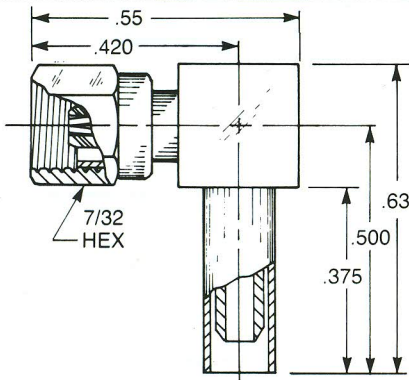

STRAIGHT AND RIGHT ANGLE

Straight Female Cable Plug

Clamp type for flexible cable:
1002-1551-0XX (Gold plated)
1002-7551-0XX (Nickel plated)

Solder-clamp for semi-rigid cable:
1002-1541-0XX (Gold plated)
1002-7541-0XX (Nickel plated)

QPL version available (M39012/73)

Straight Female Cable Plug

Crimp type for flexible cable:
1002-1571-0XX (Gold plated)
1002-7571-0XX (Nickel plated)

QPL version available (M39012/73)

Right Angle Female Cable Plug

Clamp type for flexible cable:
1005-1551-0XX (Gold plated)
1005-7551-0XX (Nickel plated)

Solder-clamp for sem-rigid cable:
1005-1541-0XX (Gold plated)
1005-7541-0XX (Nickel plated)

QPL version available (M39012/75)

Right Angle Female Cable Plug

Crimp type for flexible cable:
1105-1521-0XX (Gold plated)
1105-7521-0XX (Nickel plated)

QPL version available (M39012/75)

Substitute the appropriate cable group for 'XX':			
02	RG178, RG196, M17/93, M17/169	09	.141" semi-rigid, RG402, M17/130
03	RG174, RG179, RG316, M17/113, M17/119, M17/172, M17/173	10	.085" semi-rigid, RG405, M17/133
05	RG178DS, RG196DS	19	RG174DS, RG316DS, M17/152, Times RD316