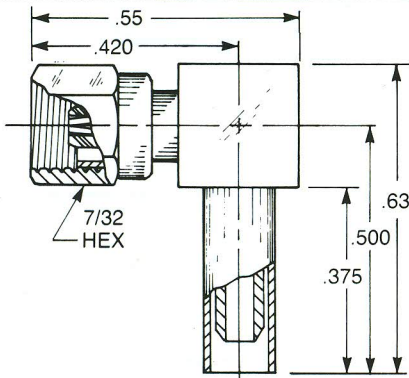

STRAIGHT AND RIGHT ANGLE

Straight Female Cable Plug

Clamp type for flexible cable:
1002-1551-0XX (Gold plated)
1002-7551-0XX (Nickel plated)

Solder-clamp for semi-rigid cable:
1002-1541-0XX (Gold plated)
1002-7541-0XX (Nickel plated)

QPL version available (M39012/73)

Straight Female Cable Plug

Crimp type for flexible cable:
1002-1571-0XX (Gold plated)
1002-7571-0XX (Nickel plated)

QPL version available (M39012/73)

Right Angle Female Cable Plug

Clamp type for flexible cable:
1005-1551-0XX (Gold plated)
1005-7551-0XX (Nickel plated)

Solder-clamp for sem-rigid cable:
1005-1541-0XX (Gold plated)
1005-7541-0XX (Nickel plated)

QPL version available (M39012/75)

Right Angle Female Cable Plug

Crimp type for flexible cable:
1105-1521-0XX (Gold plated)
1105-7521-0XX (Nickel plated)

QPL version available (M39012/75)

Substitute the appropriate cable group for 'XX':

02	RG178, RG196, M17/93, M17/169	09	.141" semi-rigid, RG402, M17/130
03	RG174, RG179, RG316, M17/113, M17/119, M17/172, M17/173	10	.085" semi-rigid, RG405, M17/133
05	RG178DS, RG196DS	19	RG174DS, RG316DS, M17/152, Times RD316