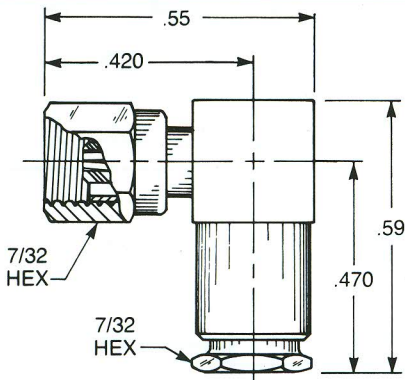

STRAIGHT AND RIGHT ANGLE

Straight Female Cable Plug

Clamp type for flexible cable:
1002-1551-0XX (Gold plated)
1002-7551-0XX (Nickel plated)

Solder-clamp for semi-rigid cable:
1002-1541-0XX (Gold plated)
1002-7541-0XX (Nickel plated)

QPL version available (M39012/73)

Straight Female Cable Plug

Crimp type for flexible cable:
1002-1571-0XX (Gold plated)
1002-7571-0XX (Nickel plated)

QPL version available (M39012/73)

Right Angle Female Cable Plug

Clamp type for flexible cable:
1005-1551-0XX (Gold plated)
1005-7551-0XX (Nickel plated)

Solder-clamp for sem-rigid cable:
1005-1541-0XX (Gold plated)
1005-7541-0XX (Nickel plated)

QPL version available (M39012/75)

Right Angle Female Cable Plug

Crimp type for flexible cable:
1105-1521-0XX (Gold plated)
1105-7521-0XX (Nickel plated)

QPL version available (M39012/75)

Substitute the appropriate cable group for 'XX':

02	RG178, RG196, M17/93, M17/169	09	.141" semi-rigid, RG402, M17/130
03	RG174, RG179, RG316, M17/113, M17/119, M17/172, M17/173	10	.085" semi-rigid, RG405, M17/133
05	RG178DS, RG196DS	19	RG174DS, RG316DS, M17/152, Times RD316