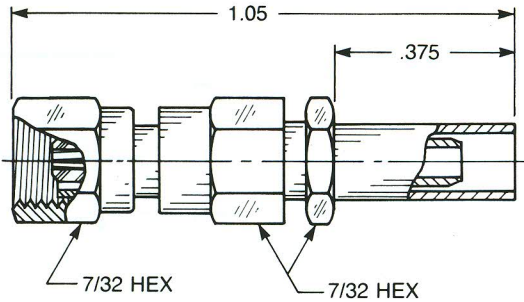

STRAIGHT AND RIGHT ANGLE

Straight Female Cable Plug

Clamp type for flexible cable:
1002-1551-0XX (Gold plated)
1002-7551-0XX (Nickel plated)

Solder-clamp for semi-rigid cable:
1002-1541-0XX (Gold plated)
1002-7541-0XX (Nickel plated)

QPL version available (M39012/73)

Straight Female Cable Plug

Crimp type for flexible cable:
1002-1571-0XX (Gold plated)
1002-7571-0XX (Nickel plated)

QPL version available (M39012/73)

Right Angle Female Cable Plug

Clamp type for flexible cable:
1005-1551-0XX (Gold plated)
1005-7551-0XX (Nickel plated)

Solder-clamp for sem-rigid cable:
1005-1541-0XX (Gold plated)
1005-7541-0XX (Nickel plated)

QPL version available (M39012/75)

Right Angle Female Cable Plug

Crimp type for flexible cable:
1105-1521-0XX (Gold plated)
1105-7521-0XX (Nickel plated)

QPL version available (M39012/75)

Substitute the appropriate cable group for 'XX':

02	RG178, RG196, M17/93, M17/169	09	.141" semi-rigid, RG402, M17/130
03	RG174, RG179, RG316, M17/113, M17/119, M17/172, M17/173	10	.085" semi-rigid, RG405, M17/133
05	RG178DS, RG196DS	19	RG174DS, RG316DS, M17/152, Times RD316