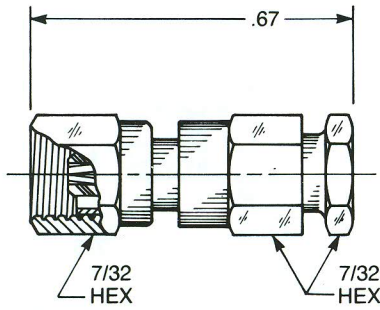

STRAIGHT AND RIGHT ANGLE

Straight Female Cable Plug

Clamp type for flexible cable:
1002-1551-0XX (Gold plated)
1002-7551-0XX (Nickel plated)

Solder-clamp for semi-rigid cable:
1002-1541-0XX (Gold plated)
1002-7541-0XX (Nickel plated)

QPL version available (M39012/73)

Straight Female Cable Plug

Crimp type for flexible cable:
1002-1571-0XX (Gold plated)
1002-7571-0XX (Nickel plated)

QPL version available (M39012/73)

Right Angle Female Cable Plug

Clamp type for flexible cable:
1005-1551-0XX (Gold plated)
1005-7551-0XX (Nickel plated)

Solder-clamp for sem-rigid cable:
1005-1541-0XX (Gold plated)
1005-7541-0XX (Nickel plated)

QPL version available (M39012/75)

Right Angle Female Cable Plug

Crimp type for flexible cable:
1105-1521-0XX (Gold plated)
1105-7521-0XX (Nickel plated)

QPL version available (M39012/75)

Substitute the appropriate cable group for 'XX':

02	RG178, RG196, M17/93, M17/169	09	.141" semi-rigid, RG402, M17/130
03	RG174, RG179, RG316, M17/113, M17/119, M17/172, M17/173	10	.085" semi-rigid, RG405, M17/133
05	RG178DS, RG196DS	19	RG174DS, RG316DS, M17/152, Times RD316