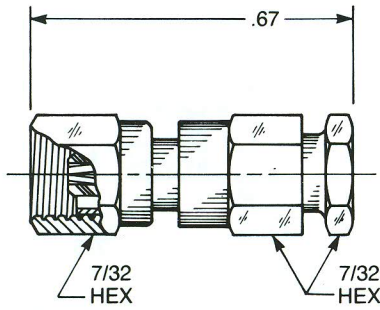

## STRAIGHT AND RIGHT ANGLE

### Straight Female Cable Plug

Clamp type for flexible cable:  
**1002-1551-0XX** (Gold plated)  
**1002-7551-0XX** (Nickel plated)

Solder-clamp for semi-rigid cable:  
**1002-1541-0XX** (Gold plated)  
**1002-7541-0XX** (Nickel plated)

### Straight Female Cable Plug

Crimp type for flexible cable:  
**1002-1571-0XX** (Gold plated)  
**1002-7571-0XX** (Nickel plated)

QPL version available (M39012/73)