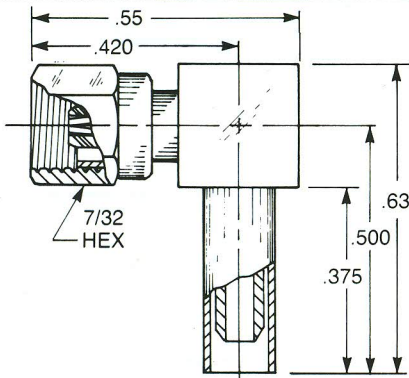

Right Angle Female Cable Plug

Clamp type for flexible cable:
1005-1551-0XX (Gold plated)
1005-7551-0XX (Nickel plated)

Solder-clamp for semi-rigid cable:
1005-1541-0XX (Gold plated)
1005-7541-0XX (Nickel plated)

QPL version available (M39012/75)