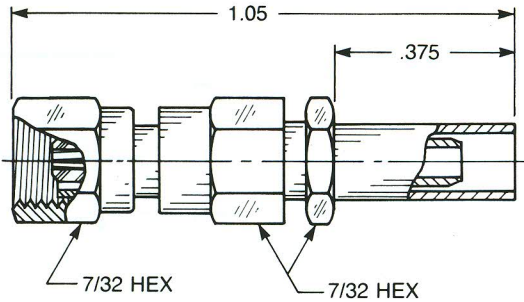

## STRAIGHT AND RIGHT ANGLE

### Straight Female Cable Plug

Clamp type for flexible cable:  
**1002-1551-0XX** (Gold plated)  
**1002-7551-0XX** (Nickel plated)

Solder-clamp for semi-rigid cable:  
**1002-1541-0XX** (Gold plated)  
**1002-7541-0XX** (Nickel plated)

### Straight Female Cable Plug

Crimp type for flexible cable:  
**1002-1571-0XX** (Gold plated)  
**1002-7571-0XX** (Nickel plated)

QPL version available (M39012/73)

### Right Angle Female Cable Plug

Clamp type for flexible cable:  
**1005-1551-0XX** (Gold plated)  
**1005-7551-0XX** (Nickel plated)

Solder-clamp for semi-rigid cable:  
**1005-1541-0XX** (Gold plated)  
**1005-7541-0XX** (Nickel plated)