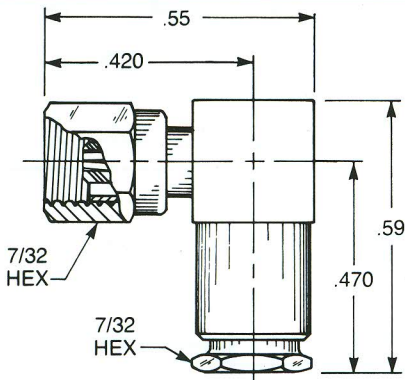

### Straight Female Cable Plug

Clamp type for flexible cable:  
**1002-1551-0XX** (Gold plated)  
**1002-7551-0XX** (Nickel plated)

Solder-clamp for semi-rigid cable:  
**1002-1541-0XX** (Gold plated)  
**1002-7541-0XX** (Nickel plated)

### Straight Female Cable Plug

Crimp type for flexible cable:  
**1002-1571-0XX** (Gold plated)  
**1002-7571-0XX** (Nickel plated)

QPL version available (M39012/73)