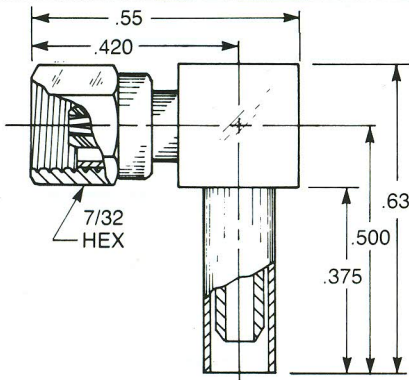

STRAIGHT AND RIGHT ANGLE

Straight Female Cable Plug

Clamp type for flexible cable:
1002-1551-0XX (Gold plated)
1002-7551-0XX (Nickel plated)

Solder-clamp for semi-rigid cable:
1002-1541-0XX (Gold plated)
1002-7541-0XX (Nickel plated)

QPL version available (M39012/73)

Straight Female Cable Plug

Crimp type for flexible cable:
1002-1571-0XX (Gold plated)
1002-7571-0XX (Nickel plated)

QPL version available (M39012/73)

Right Angle Female Cable Plug

Clamp type for flexible cable:
1005-1551-0XX (Gold plated)
1005-7551-0XX (Nickel plated)

Solder-clamp for sem-rigid cable:
1005-1541-0XX (Gold plated)
1005-7541-0XX (Nickel plated)

QPL version available (M39012/75)

Right Angle Female Cable Plug

Crimp type for flexible cable:
1105-1521-0XX (Gold plated)
1105-7521-0XX (Nickel plated)

QPL version available (M39012/75)

Substitute the appropriate cable group for 'XX':

02	RG178, RG196, M17/93, M17/169	09	.141" semi-rigid, RG402, M17/130
03	RG174, RG179, RG316, M17/113, M17/119, M17/172, M17/173	10	.085" semi-rigid, RG405, M17/133
05	RG178DS, RG196DS	19	RG174DS, RG316DS, M17/152, Times RD316