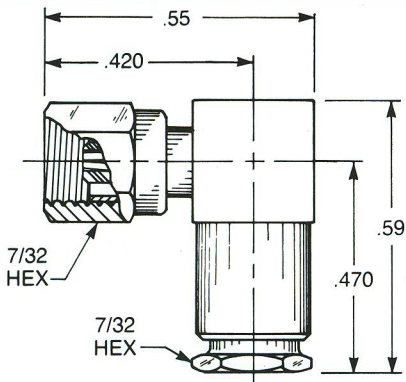

STRAIGHT AND RIGHT ANGLE

Straight Female Cable Plug

Clamp type for flexible cable:
1002-1551-0XX (Gold plated)
1002-7551-0XX (Nickel plated)

Solder-clamp for semi-rigid cable:
1002-1541-0XX (Gold plated)
1002-7541-0XX (Nickel plated)

QPL version available (M39012/73)

Straight Female Cable Plug

Crimp type for flexible cable:
1002-1571-0XX (Gold plated)
1002-7571-0XX (Nickel plated)

QPL version available (M39012/73)

Right Angle Female Cable Plug

Clamp type for flexible cable:
1005-1551-0XX (Gold plated)
1005-7551-0XX (Nickel plated)

Solder-clamp for sem-rigid cable:
1005-1541-0XX (Gold plated)
1005-7541-0XX (Nickel plated)

QPL version available (M39012/75)

Right Angle Female Cable Plug

Crimp type for flexible cable:
1105-1521-0XX (Gold plated)
1105-7521-0XX (Nickel plated)

QPL version available (M39012/75)

Substitute the appropriate cable group for 'XX':

02	RG178, RG196, M17/93, M17/169	09	.141" semi-rigid, RG402, M17/130
03	RG174, RG179, RG316, M17/113, M17/119, M17/172, M17/173	10	.085" semi-rigid, RG405, M17/133
05	RG178DS, RG196DS	19	RG174DS, RG316DS, M17/152, Times RD316