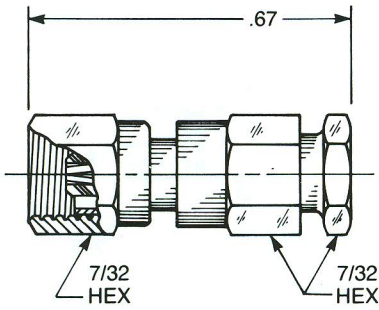

STRAIGHT AND RIGHT ANGLE

Straight Female Cable Plug

Clamp type for flexible cable:
1002-1551-0XX (Gold plated)
1002-7551-0XX (Nickel plated)

Solder-clamp for semi-rigid cable:
1002-1541-0XX (Gold plated)
1002-7541-0XX (Nickel plated)

QPL version available (M39012/73)

Straight Female Cable Plug

Crimp type for flexible cable:
1002-1571-0XX (Gold plated)
1002-7571-0XX (Nickel plated)

QPL version available (M39012/73)

Right Angle Female Cable Plug

Clamp type for flexible cable:
1005-1551-0XX (Gold plated)
1005-7551-0XX (Nickel plated)

Solder-clamp for sem-rigid cable:
1005-1541-0XX (Gold plated)
1005-7541-0XX (Nickel plated)

QPL version available (M39012/75)

Right Angle Female Cable Plug

Crimp type for flexible cable:
1105-1521-0XX (Gold plated)
1105-7521-0XX (Nickel plated)

QPL version available (M39012/75)

Substitute the appropriate cable group for 'XX':

02	RG178, RG196, M17/93, M17/169	09	.141" semi-rigid, RG402, M17/130
03	RG174, RG179, RG316, M17/113, M17/119, M17/172, M17/173	10	.085" semi-rigid, RG405, M17/133
05	RG178DS, RG196DS	19	RG174DS, RG316DS, M17/152, Times RD316