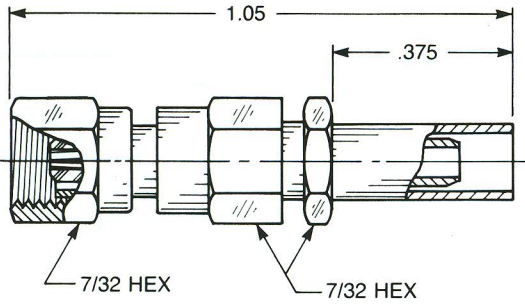

STRAIGHT AND RIGHT ANGLE

Straight Female Cable Plug

Clamp type for flexible cable:
1002-1551-0XX (Gold plated)
1002-7551-0XX (Nickel plated)

Solder-clamp for semi-rigid cable:
1002-1541-0XX (Gold plated)
1002-7541-0XX (Nickel plated)

QPL version available (M39012/73)

Straight Female Cable Plug

Crimp type for flexible cable:
1002-1571-0XX (Gold plated)
1002-7571-0XX (Nickel plated)

QPL version available (M39012/73)

Right Angle Female Cable Plug

Clamp type for flexible cable:
1005-1551-0XX (Gold plated)
1005-7551-0XX (Nickel plated)

Solder-clamp for sem-rigid cable:
1005-1541-0XX (Gold plated)
1005-7541-0XX (Nickel plated)

QPL version available (M39012/75)

Right Angle Female Cable Plug

Crimp type for flexible cable:
1105-1521-0XX (Gold plated)
1105-7521-0XX (Nickel plated)

QPL version available (M39012/75)

Substitute the appropriate cable group for 'XX':

02	RG178, RG196, M17/93, M17/169	09	.141" semi-rigid, RG402, M17/130
03	RG174, RG179, RG316, M17/113, M17/119, M17/172, M17/173	10	.085" semi-rigid, RG405, M17/133
05	RG178DS, RG196DS	19	RG174DS, RG316DS, M17/152, Times RD316