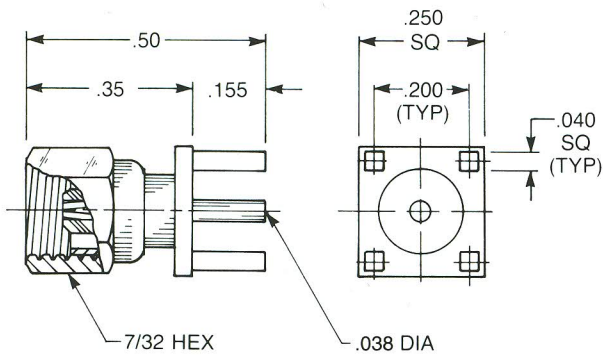

Straight Male Jack Receptacle

- 1009-1511-000 (Gold plated)
- 1009-7511-000 (Nickel plated)

Right Angle Male Jack Receptacle

A	B	C	D
.43	.15	.55	.42
1010-1511-000 (Gold plated)			
1010-7511-000 (Nickel plated)			
A	B	C	D
.50	.215	.55	.42
1010-1511-001 (Gold plated)			
1010-7511-001 (Nickel plated)			

Straight Female Plug Receptacle

- 1025-1511-000 (Gold plated)
- 1025-7511-000 (Nickel plated)

Right Angle Female Plug Receptacle

- 1042-1511-000 (Gold plated)
- 1042-7511-000 (Nickel plated)