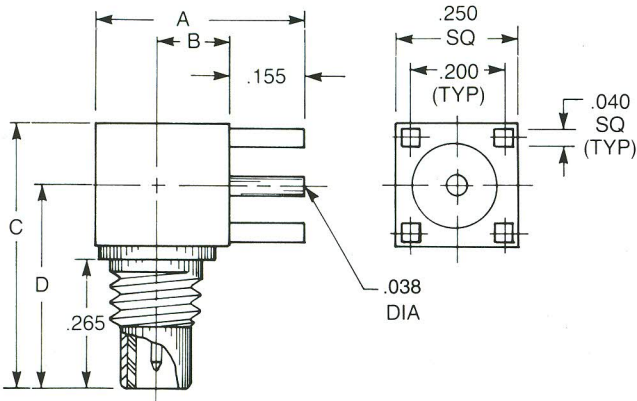

Straight Male Jack Receptacle

- 1009-1511-000 (Gold plated)
- 1009-7511-000 (Nickel plated)

Right Angle Male Jack Receptacle

A	B	C	D
.43	.15	.55	.42
1010-1511-000 (Gold plated)			
1010-7511-000 (Nickel plated)			
A	B	C	D
.50	.215	.55	.42
1010-1511-001 (Gold plated)			
1010-7511-001 (Nickel plated)			

Straight Female Plug Receptacle

- 1025-1511-000 (Gold plated)
- 1025-7511-000 (Nickel plated)

Right Angle Female Plug Receptacle

- 1042-1511-000 (Gold plated)
- 1042-7511-000 (Nickel plated)