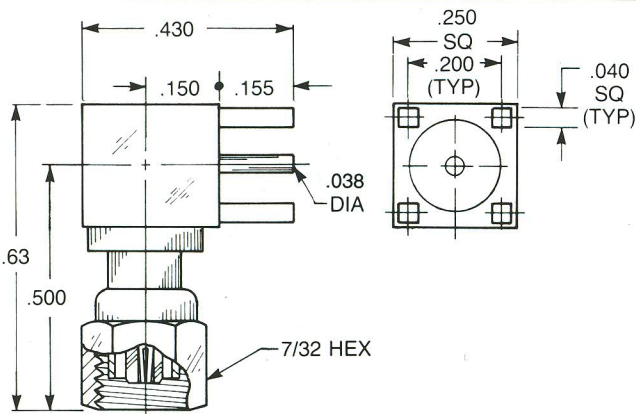

Straight Male Jack Receptacle

- 1009-1511-000 (Gold plated)
- 1009-7511-000 (Nickel plated)

Right Angle Male Jack Receptacle

A	B	C	D
.43	.15	.55	.42
1010-1511-000 (Gold plated)			
1010-7511-000 (Nickel plated)			
A	B	C	D
.50	.215	.55	.42
1010-1511-001 (Gold plated)			
1010-7511-001 (Nickel plated)			

Straight Female Plug Receptacle

- 1025-1511-000 (Gold plated)
- 1025-7511-000 (Nickel plated)

Right Angle Female Plug Receptacle

- 1042-1511-000 (Gold plated)
- 1042-7511-000 (Nickel plated)