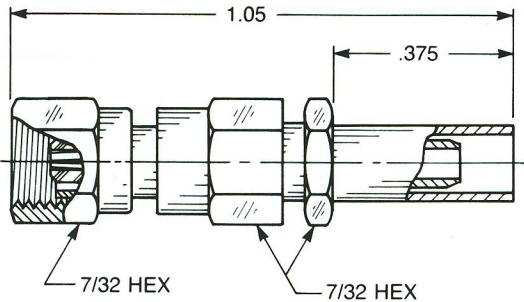

STRAIGHT AND RIGHT ANGLE

Straight Female Cable Plug

Clamp type for flexible cable:
1002-1551-0XX (Gold plated)
1002-7551-0XX (Nickel plated)

Solder-clamp for semi-rigid cable:
1002-1541-0XX (Gold plated)
1002-7541-0XX (Nickel plated)

QPL version available (M39012/73)

Straight Female Cable Plug

Crimp type for flexible cable:
1002-1571-0XX (Gold plated)
1002-7571-0XX (Nickel plated)

QPL version available (M39012/73)

Right Angle Female Cable Plug

Clamp type for flexible cable:
1005-1551-0XX (Gold plated)
1005-7551-0XX (Nickel plated)

Solder-clamp for semi-rigid cable:
1005-1541-0XX (Gold plated)
1005-7541-0XX (Nickel plated)

QPL version available (M39012/75)

Right Angle Female Cable Plug

Crimp type for flexible cable:
1105-1521-0XX (Gold plated)
1105-7521-0XX (Nickel plated)

QPL version available (M39012/75)

Substitute the appropriate cable group for 'XX':

02	RG178, RG196, M17/93, M17/169	09	.141" semi-rigid, RG402, M17/130
03	RG174, RG179, RG316, M17/113, M17/119, M17/172, M17/173	10	.085" semi-rigid, RG405, M17/133
05	RG178DS, RG196DS	19	RG174DS, RG316DS, M17/152, Times RD316