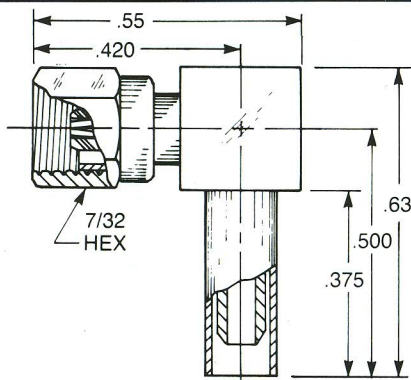

STRAIGHT AND RIGHT ANGLE

Straight Female Cable Plug

Clamp type for flexible cable:
1002-1551-0XX (Gold plated)
1002-7551-0XX (Nickel plated)

Solder-clamp for semi-rigid cable:
1002-1541-0XX (Gold plated)
1002-7541-0XX (Nickel plated)

QPL version available (M39012/73)

Straight Female Cable Plug

Crimp type for flexible cable:
1002-1571-0XX (Gold plated)
1002-7571-0XX (Nickel plated)

QPL version available (M39012/73)

Right Angle Female Cable Plug

Clamp type for flexible cable:
1005-1551-0XX (Gold plated)
1005-7551-0XX (Nickel plated)

Solder-clamp for semi-rigid cable:
1005-1541-0XX (Gold plated)
1005-7541-0XX (Nickel plated)

QPL version available (M39012/75)

Right Angle Female Cable Plug

Crimp type for flexible cable:
1105-1521-0XX (Gold plated)
1105-7521-0XX (Nickel plated)

QPL version available (M39012/75)

Substitute the appropriate cable group for 'XX':

02	RG178, RG196, M17/93, M17/169	09	.141" semi-rigid, RG402, M17/130
03	RG174, RG179, RG316, M17/113, M17/119, M17/172, M17/173	10	.085" semi-rigid, RG405, M17/133
05	RG178DS, RG196DS	19	RG174DS, RG316DS, M17/152, Times RD316