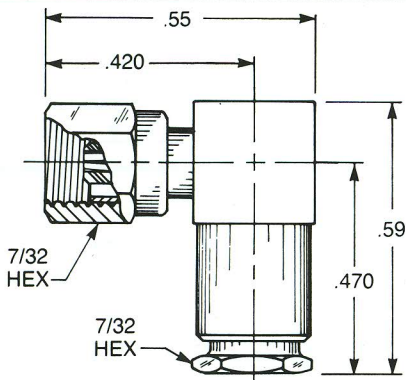

STRAIGHT AND RIGHT ANGLE

Straight Female Cable Plug

Clamp type for flexible cable:
1002-1551-0XX (Gold plated)
1002-7551-0XX (Nickel plated)

Solder-clamp for semi-rigid cable:
1002-1541-0XX (Gold plated)
1002-7541-0XX (Nickel plated)

QPL version available (M39012/73)

Straight Female Cable Plug

Crimp type for flexible cable:
1002-1571-0XX (Gold plated)
1002-7571-0XX (Nickel plated)

QPL version available (M39012/73)

Right Angle Female Cable Plug

Clamp type for flexible cable:
1005-1551-0XX (Gold plated)
1005-7551-0XX (Nickel plated)

Solder-clamp for semi-rigid cable:
1005-1541-0XX (Gold plated)
1005-7541-0XX (Nickel plated)

QPL version available (M39012/75)

Right Angle Female Cable Plug

Crimp type for flexible cable:
1105-1521-0XX (Gold plated)
1105-7521-0XX (Nickel plated)

QPL version available (M39012/75)

Substitute the appropriate cable group for 'XX':

02	RG178, RG196, M17/93, M17/169	09	.141" semi-rigid, RG402, M17/130
03	RG174, RG179, RG316, M17/113, M17/119, M17/172, M17/173	10	.085" semi-rigid, RG405, M17/133
05	RG178DS, RG196DS	19	RG174DS, RG316DS, M17/152, Times RD316