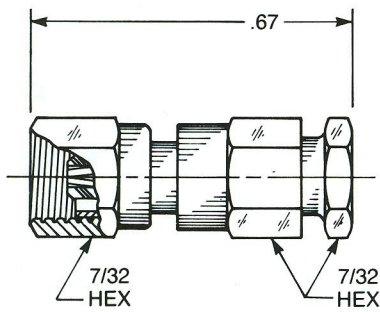

STRAIGHT AND RIGHT ANGLE

Straight Female Cable Plug

Clamp type for flexible cable:
1002-1551-0XX (Gold plated)
1002-7551-0XX (Nickel plated)

Solder-clamp for semi-rigid cable:
1002-1541-0XX (Gold plated)
1002-7541-0XX (Nickel plated)

QPL version available (M39012/73)

Straight Female Cable Plug

Crimp type for flexible cable:
1002-1571-0XX (Gold plated)
1002-7571-0XX (Nickel plated)

QPL version available (M39012/73)

Right Angle Female Cable Plug

Clamp type for flexible cable:
1005-1551-0XX (Gold plated)
1005-7551-0XX (Nickel plated)

Solder-clamp for semi-rigid cable:
1005-1541-0XX (Gold plated)
1005-7541-0XX (Nickel plated)

QPL version available (M39012/75)

Right Angle Female Cable Plug

Crimp type for flexible cable:
1105-1521-0XX (Gold plated)
1105-7521-0XX (Nickel plated)

QPL version available (M39012/75)

Substitute the appropriate cable group for 'XX':

02	RG178, RG196, M17/93, M17/169	09	.141" semi-rigid, RG402, M17/130
03	RG174, RG179, RG316, M17/113, M17/119, M17/172, M17/173	10	.085" semi-rigid, RG405, M17/133
05	RG178DS, RG196DS	19	RG174DS, RG316DS, M17/152, Times RD316