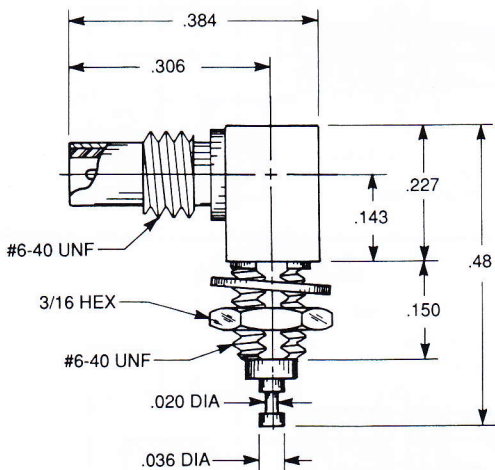

Straight Bulkhead Jack Receptacle

- Turret contact
- Rear mount

7004-1512-000

Straight Bulkhead Jack Receptacle

- Turret contact
- Front mount

7119-1512-000

Right Angle Bulkhead Jack Receptacle

- Turret contact
- Front mount

7012-1511-000

Straight Bulkhead Jack Receptacle

- Turret contact
- Front mount

7017-1512-000