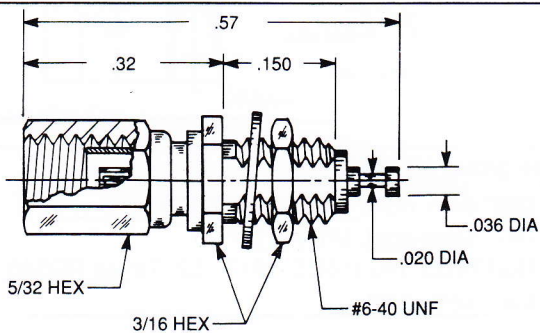

Straight Bulkhead Jack Receptacle

- Turret contact
- Rear mount

7004-1512-000

Straight Bulkhead Jack Receptacle

- Turret contact
- Front mount

7119-1512-000

Right Angle Bulkhead Jack Receptacle

- Turret contact
- Front mount

7012-1511-000

Straight Bulkhead Jack Receptacle

- Turret contact
- Front mount

7017-1512-000