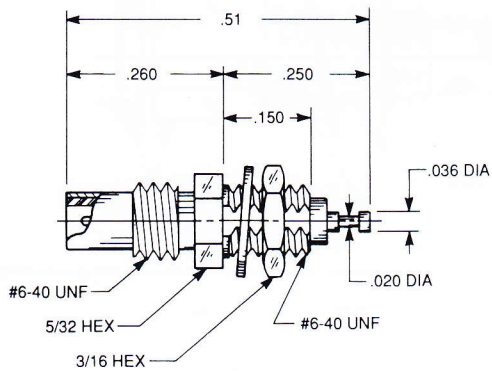

Straight Bulkhead Jack Receptacle

- Turret contact
- Rear mount

7004-1512-000

Straight Bulkhead Jack Receptacle

- Turret contact
- Front mount

7119-1512-000

Right Angle Bulkhead Jack Receptacle

- Turret contact
- Front mount

7012-1511-000

Straight Bulkhead Jack Receptacle

- Turret contact
- Front mount

7017-1512-000