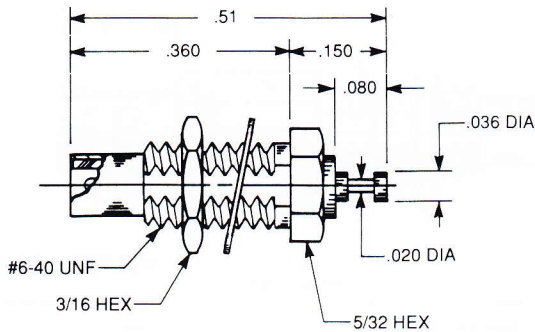

Straight Bulkhead Jack Receptacle

- Turret contact
- Rear mount

7004-1512-000

Straight Bulkhead Jack Receptacle

- Turret contact
- Front mount

7119-1512-000

Right Angle Bulkhead Jack Receptacle

- Turret contact
- Front mount

7012-1511-000

Straight Bulkhead Jack Receptacle

- Turret contact
- Front mount

7017-1512-000