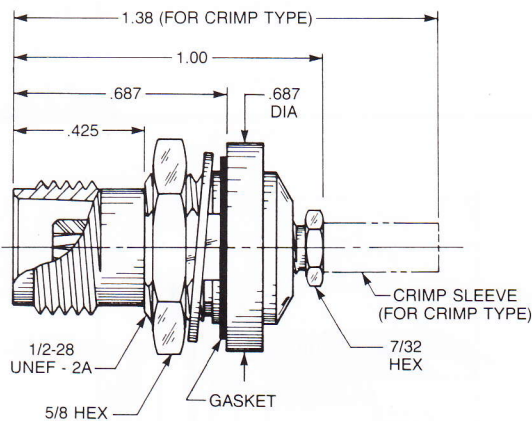

Straight Plug For Flexible Or Semi-Rigid Cable

Clamp type for flexible cable:
6000-1051-0XX (Gold plated)
6000-7051-0XX (Nickel plated)

Crimp type for flexible cable:
6000-1071-0XX (Gold plated)
6000-7071-0XX (Nickel plated)

Solder-clamp for semi-rigid cable:
6000-1041-0XX (Gold plated)
6000-7041-0XX (Nickel plated)

Bulkhead Jack Front Mount

Clamp type for flexible cable:
6002-1051-0XX (Gold plated)
6002-7051-0XX (Nickel plated)

Crimp type for flexible cable:
6002-1071-0XX (Gold plated)
6002-7071-0XX (Nickel plated)

Solder-clamp for semi-rigid cable:
6002-1041-0XX (Gold plated)
6002-7041-0XX (Nickel plated)

Bulkhead Jack Rear Mount

Clamp type for flexible cable:
6001-1051-0XX (Gold plated)
6001-7051-0XX (Nickel plated)

Crimp type for flexible cable:
6001-1071-0XX (Gold plated)
6001-7071-0XX (Nickel plated)

Solder-clamp for semi-rigid cable:
6001-1041-0XX (Gold plated)
6001-7041-0XX (Nickel plated)