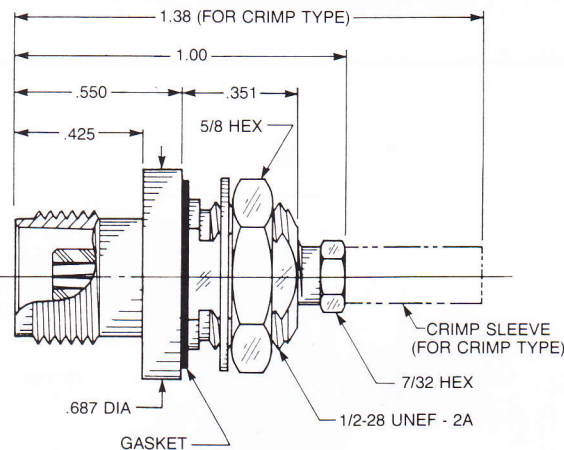

Straight Plug For Flexible Or Semi-Rigid Cable

Clamp type for flexible cable:
6000-1051-0XX (Gold plated)
6000-7051-0XX (Nickel plated)

Crimp type for flexible cable:
6000-1071-0XX (Gold plated)
6000-7071-0XX (Nickel plated)

Solder-clamp for semi-rigid cable:
6000-1041-0XX (Gold plated)
6000-7041-0XX (Nickel plated)

Bulkhead Jack Front Mount

Clamp type for flexible cable:
6002-1051-0XX (Gold plated)
6002-7051-0XX (Nickel plated)

Crimp type for flexible cable:
6002-1071-0XX (Gold plated)
6002-7071-0XX (Nickel plated)

Solder-clamp for semi-rigid cable:
6002-1041-0XX (Gold plated)
6002-7041-0XX (Nickel plated)

Bulkhead Jack Rear Mount

Clamp type for flexible cable:
6001-1051-0XX (Gold plated)
6001-7051-0XX (Nickel plated)

Crimp type for flexible cable:
6001-1071-0XX (Gold plated)
6001-7071-0XX (Nickel plated)

Solder-clamp for semi-rigid cable:
6001-1041-0XX (Gold plated)
6001-7041-0XX (Nickel plated)