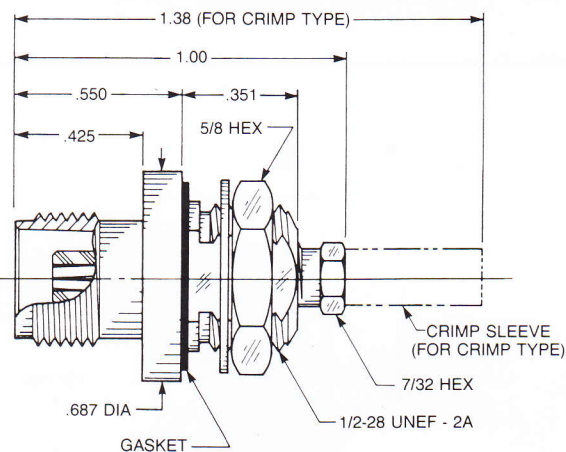

Straight Plug For Flexible Or Semi-Rigid Cable

Clamp type for flexible cable:
6000-1051-0XX (Gold plated)
6000-7051-0XX (Nickel plated)

Crimp type for flexible cable:
6000-1071-0XX (Gold plated)
6000-7071-0XX (Nickel plated)

Solder-clamp for semi-rigid cable:
6000-1041-0XX (Gold plated)
6000-7041-0XX (Nickel plated)

Bulkhead Jack Front Mount

Clamp type for flexible cable:
6002-1051-0XX (Gold plated)
6002-7051-0XX (Nickel plated)

Crimp type for flexible cable:
6002-1071-0XX (Gold plated)
6002-7071-0XX (Nickel plated)

Solder-clamp for semi-rigid cable:
6002-1041-0XX (Gold plated)
6002-7041-0XX (Nickel plated)

Bulkhead Jack Rear Mount