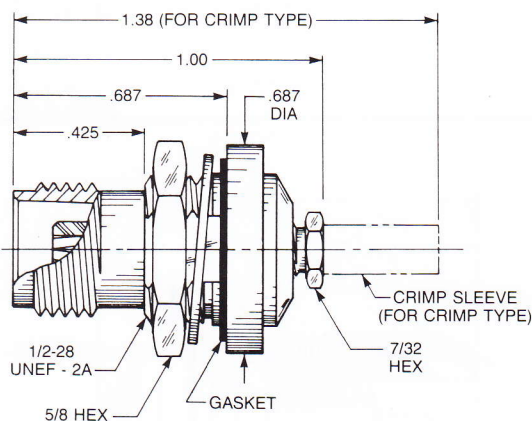

Straight Plug For Flexible Or Semi-Rigid Cable

Clamp type for flexible cable:
6000-1051-0XX (Gold plated)
6000-7051-0XX (Nickel plated)

Crimp type for flexible cable:
6000-1071-0XX (Gold plated)
6000-7071-0XX (Nickel plated)

Solder-clamp for semi-rigid cable:
6000-1041-0XX (Gold plated)
6000-7041-0XX (Nickel plated)

Bulkhead Jack Front Mount

Clamp type for flexible cable:
6002-1051-0XX (Gold plated)
6002-7051-0XX (Nickel plated)

Crimp type for flexible cable:
6002-1071-0XX (Gold plated)
6002-7071-0XX (Nickel plated)

Solder-clamp for semi-rigid cable:
6002-1041-0XX (Gold plated)
6002-7041-0XX (Nickel plated)

Bulkhead Jack Rear Mount

Clamp type for flexible cable:
6001-1051-0XX (Gold plated)
6001-7051-0XX (Nickel plated)

Crimp type for flexible cable:
6001-1071-0XX (Gold plated)
6001-7071-0XX (Nickel plated)

Solder-clamp for semi-rigid cable:
6001-1041-0XX (Gold plated)
6001-7041-0XX (Nickel plated)