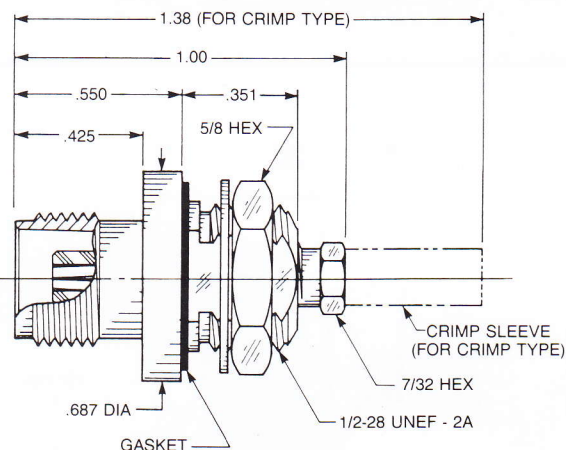

Straight Plug For Flexible Or Semi-Rigid Cable

Clamp type for flexible cable:
6000-1051-0XX (Gold plated)
6000-7051-0XX (Nickel plated)

Crimp type for flexible cable:
6000-1071-0XX (Gold plated)
6000-7071-0XX (Nickel plated)

Solder-clamp for semi-rigid cable:
6000-1041-0XX (Gold plated)
6000-7041-0XX (Nickel plated)

Bulkhead Jack Front Mount

Clamp type for flexible cable:
6002-1051-0XX (Gold plated)
6002-7051-0XX (Nickel plated)

Crimp type for flexible cable:
6002-1071-0XX (Gold plated)
6002-7071-0XX (Nickel plated)

Solder-clamp for semi-rigid cable:
6002-1041-0XX (Gold plated)
6002-7041-0XX (Nickel plated)

Bulkhead Jack Rear Mount

Clamp type for flexible cable:
6001-1051-0XX (Gold plated)
6001-7051-0XX (Nickel plated)

Crimp type for flexible cable:
6001-1071-0XX (Gold plated)
6001-7071-0XX (Nickel plated)

Solder-clamp for semi-rigid cable:
6001-1041-0XX (Gold plated)
6001-7041-0XX (Nickel plated)