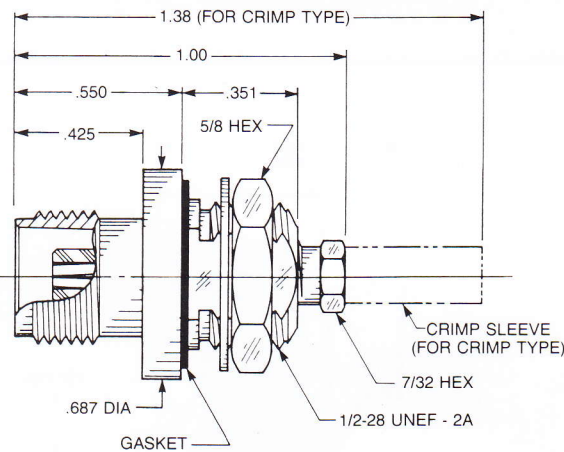

Straight Plug For Flexible Or Semi-Rigid Cable

Clamp type for flexible cable:
6000-1051-0XX (Gold plated)
6000-7051-0XX (Nickel plated)

Crimp type for flexible cable:
6000-1071-0XX (Gold plated)
6000-7071-0XX (Nickel plated)

Solder-clamp for semi-rigid cable:
6000-1041-0XX (Gold plated)
6000-7041-0XX (Nickel plated)

Bulkhead Jack Front Mount

Clamp type for flexible cable:
6002-1051-0XX (Gold plated)
6002-7051-0XX (Nickel plated)

Crimp type for flexible cable:
6002-1071-0XX (Gold plated)
6002-7071-0XX (Nickel plated)

Solder-clamp for semi-rigid cable:
6002-1041-0XX (Gold plated)
6002-7041-0XX (Nickel plated)

Bulkhead Jack Rear Mount

Clamp type for flexible cable:
6001-1051-0XX (Gold plated)
6001-7051-0XX (Nickel plated)

Crimp type for flexible cable:
6001-1071-0XX (Gold plated)
6001-7071-0XX (Nickel plated)

Solder-clamp for semi-rigid cable:
6001-1041-0XX (Gold plated)
6001-7041-0XX (Nickel plated)